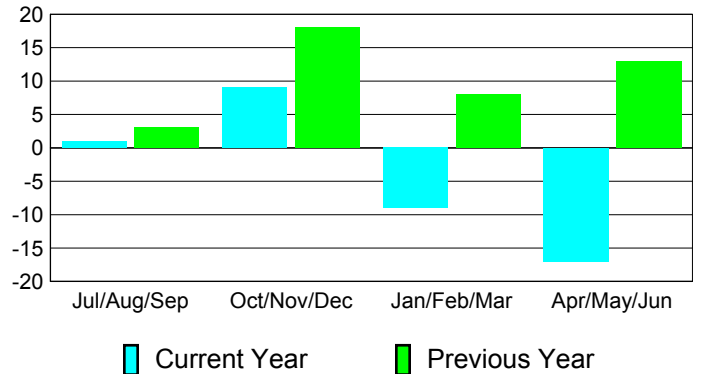

**Membership Results
2010-2011**

**Membership
2009-2010**

Month	Net Memb Goal	Actual New Memb	Actual Dropped Memb	Gain/Loss of Memb	Gain/Loss of Memb
Jul/Aug/Sep	0	11	-10	1	3
Oct/Nov/Dec	0	35	-26	9	18
Jan/Feb/Mar	25	10	-19	-9	8
Apr/May/Jun	25	28	-45	-17	13
Totals	50	84	-100	-16	42

Membership Results 2010-2011

Goal, New, Dropped, Gain/Loss

Comparison of Membership Gain/Loss

Current Year Compared to the Previous Year

Gender Comparison 2010-2011

Jul/Aug/Sep

Oct/Nov/Dec

Jan/Feb/Mar